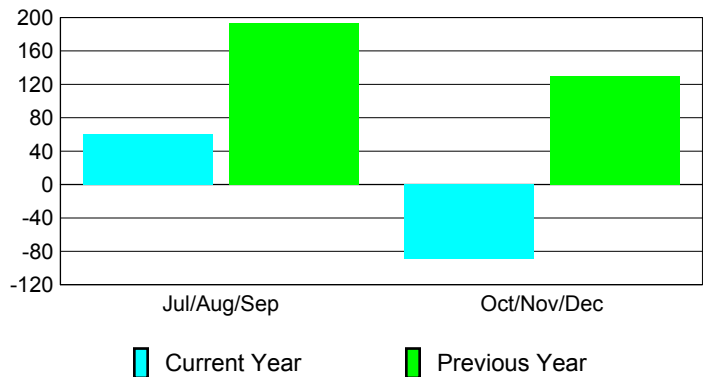

Comparison of Membership Gain/Loss

Current Year Compared to the Previous Year