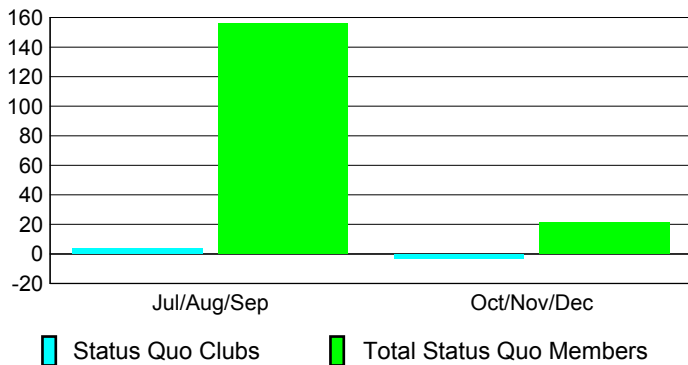

Club Results 2010-2011

Goal, New, Dropped, Gain/Loss

Comparison of Club Gain/Loss

Current Year Compared to the Previous Year

YTD Status Quo Clubs 2010-2011

Status Quo Clubs Compared to Status Quo Members

MEMBERSHIP

Membership Results
2010-2011

Membership
2009-2010

Month	Net Memb Goal	Actual New Memb	Actual Dropped Memb	Gain/Loss of Memb	Gain/Loss of Memb
Jul/Aug/Sep	600	166	-105	61	193
Oct/Nov/Dec	500	227	-316	-89	130
Totals	1100	393	-421	-28	323