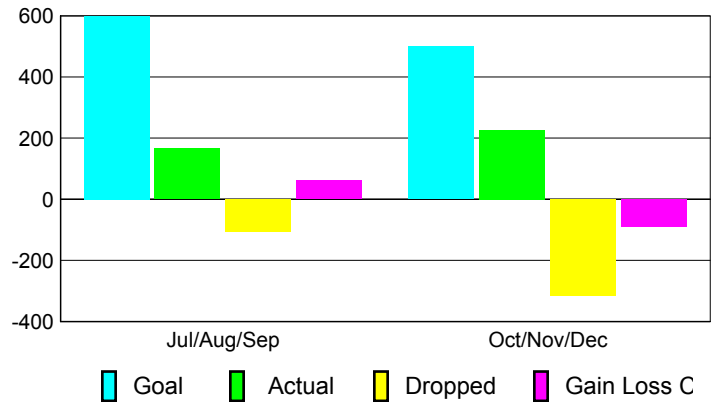

Membership Results 2010-2011

Goal, New, Dropped, Gain/Loss