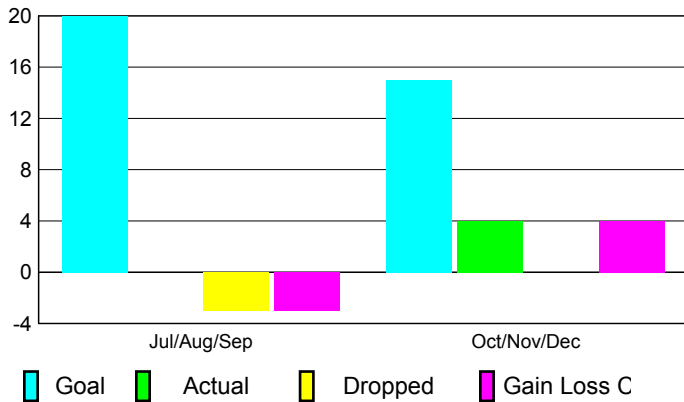

2010-2011 GMT Reports for District (or Undistricted) **District 381**

GMT: PAUL CHOR HO FAN

Location: CHINA

GMT CA: 5

CLUBS

Club Results
2010-2011

Clubs
2009-2010

Month	New Club Goal	Actual New Clubs	Actual Dropped Clubs	Gain/Loss of Clubs	Gain/Loss of Clubs
Jul/Aug/Sep	20	0	-3	-3	6
Oct/Nov/Dec	15	4	0	4	3
Totals	35	4	-3	1	9

Club Results 2010-2011

Goal, New, Dropped, Gain/Loss

Comparison of Club Gain/Loss

Current Year Compared to the Previous Year

YTD Status Quo Clubs 2010-2011

Status Quo Clubs Compared to Status Quo Members

MEMBERSHIP