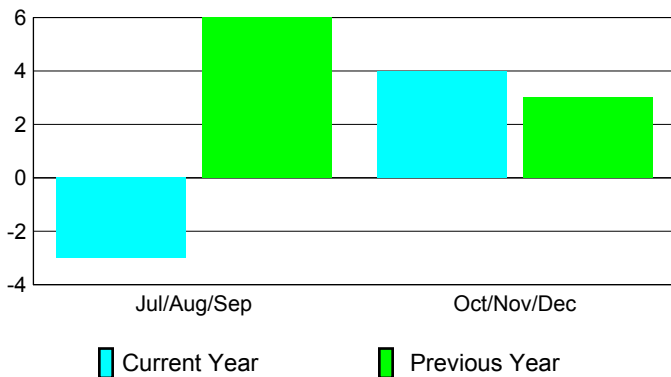

2010-2011 GMT Reports for District (or Undistricted) **District 381**

GMT: PAUL CHOR HO FAN

Location: CHINA

GMT CA: 5

CLUBS

Club Results
2010-2011

Clubs
2009-2010

Month	New Club Goal	Actual New Clubs	Actual Dropped Clubs	Gain/Loss of Clubs	Gain/Loss of Clubs
Jul/Aug/Sep	20	0	-3	-3	6
Oct/Nov/Dec	15	4	0	4	3
Totals	35	4	-3	1	9

Club Results 2010-2011

Goal, New, Dropped, Gain/Loss

Comparison of Club Gain/Loss

Current Year Compared to the Previous Year

YTD Status Quo Clubs 2010-2011

Status Quo Clubs Compared to Status Quo Members

MEMBERSHIP